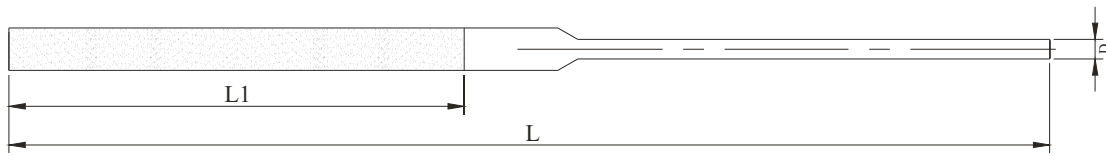

Diamond Needle Files

Flat

Square

Triangular

Round

Half Round

Knife

Coarse – 80/100 Grit

Medium – 140/170 Grit

Fine – 200/230 Grit