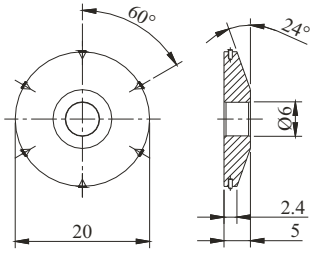

Roller Dressers

Tool Code
RDG6

Diamond Grade
Natural

Diamond Qty.
6

Tool Code
RDG8

Diamond Grade
Natural

Diamond Qty.
8

Tool Code
RDN16

Diamond Grade
Needle

Diamond Qty.
16

Tool Code
RDN32

Diamond Grade
Needle

Diamond Qty.
32

Tool Code
RDN64

Diamond Grade
Needle

Diamond Qty.
64