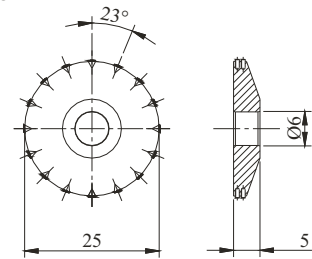

Roller Dressers

Tool Code
RDG6

Diamond Grade
Natural

Diamond Qty.
6

Tool Code
RDG8

Diamond Grade
Natural

Diamond Qty.
8

Tool Code
RDN16

Diamond Grade
Needle

Diamond Qty.
16

Tool Code
RDN32

Diamond Grade
Needle

Diamond Qty.
32

Tool Code
RDN64

Diamond Grade
Needle

Diamond Qty.
64