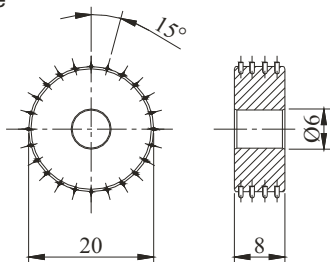

Roller Dressers

Tool Code
RDG6

Diamond Grade
Natural

Diamond Qty.
6

Tool Code
RDG8

Diamond Grade
Natural

Diamond Qty.
8

Tool Code
RDN16

Diamond Grade
Needle

Diamond Qty.
16

Tool Code
RDN32

Diamond Grade
Needle

Diamond Qty.
32

Tool Code
RDN64

Diamond Grade
Needle

Diamond Qty.
64