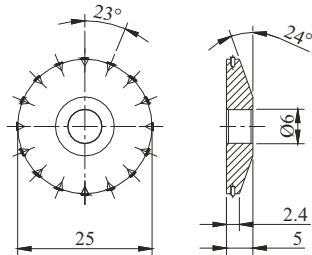

Roller Dressers

Tool Code
RDG6

Diamond Grade
Natural

Diamond Qty.
6

Tool Code
RDG8

Diamond Grade
Natural

Diamond Qty.
8

Tool Code
RDN16

Diamond Grade
Needle

Diamond Qty.
16

Tool Code
RDN32

Diamond Grade
Needle

Diamond Qty.
32

Tool Code
RDN64

Diamond Grade
Needle

Diamond Qty.
64