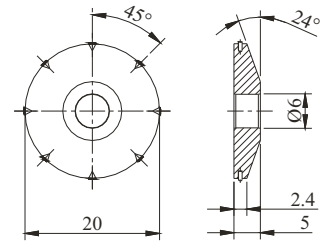

Roller Dressers

Tool Code
RDG6

Diamond Grade
Natural

Diamond Qty.
6

Tool Code
RDG8

Diamond Grade
Natural

Diamond Qty.
8

Tool Code
RDN16

Diamond Grade
Needle

Diamond Qty.
16

Tool Code
RDN32

Diamond Grade
Needle

Diamond Qty.
32

Tool Code
RDN64

Diamond Grade
Needle

Diamond Qty.
64